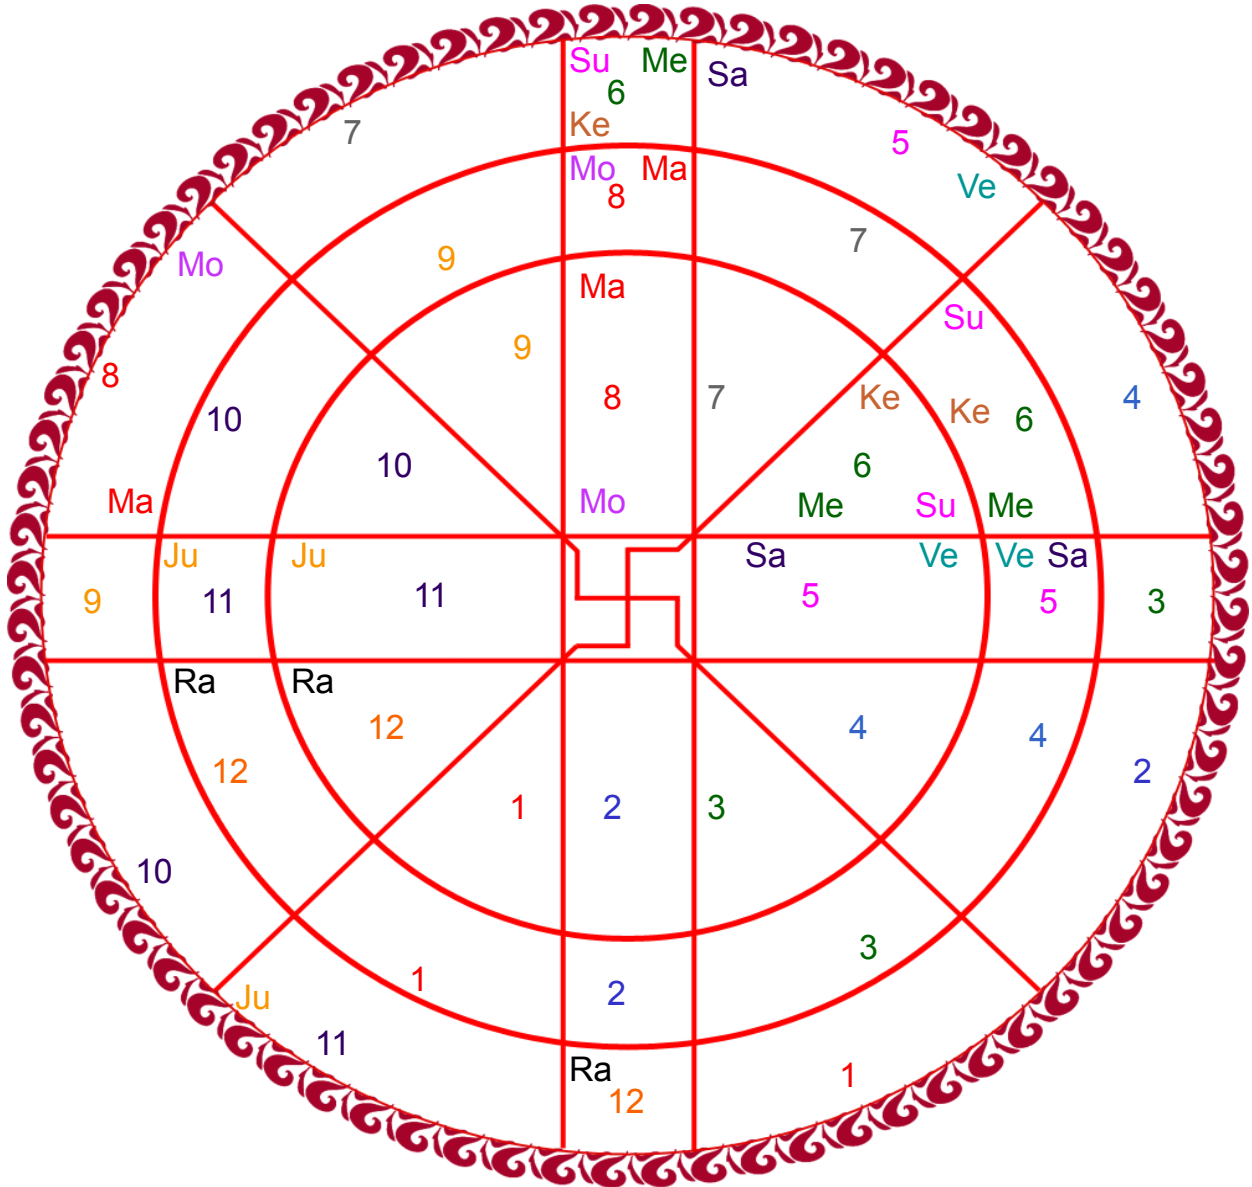

Chalit Chart

Cusp Chart

Male

Sudarshan Chakra

NOTE: Sudershan Chakra represents the comparative positions of the planets in the Sun, Moon and Lagna charts simultaneously from outer to inner circle respectively. To study a house consider the signs in all the three charts simultaneously.

ShodashVarga Charts

Divisional Charts are extensions of Lagna Chart. Every chart has some specific purpose as described along with the chart below. These charts are to be studied along with the basic lagna chart to know in detail about the subject it represents. However, care has to be exercised in looking into these charts, because there are no aspects of planets here. Planet's behaviour is normally limited to the extent of sign or house it occupies in these divisional charts.

Sun Chart

For Self

Moon Chart

For Aptitude and Liking

Lagna Chart

For Body Structure and Health

Hora Chart

For Wealth