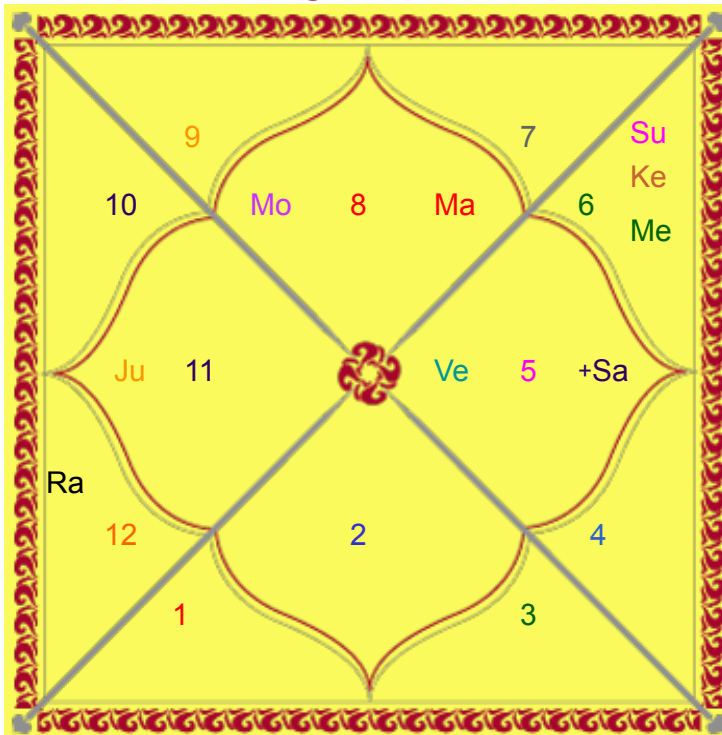

Male

Planetary Degrees and their Positions

PI	R	C	Rasi	Degree	Speed	Nak	Pad	No.	RL	NL	Sub	Dignity
Asc			Scorpio	01:09:41	315:05:27	Visakha	4	16	Mar	Jup	Mar	---
Sun			Virgo	00:35:30	00:58:33	U Phal	2	12	Mer	Sun	Rah	NuSign
Mon			Scorpio	08:48:29	14:22:25	Anuradha	2	17	Mar	Sat	Ven	Dblitted
Mar			Scorpio	00:55:47	00:40:45	Visakha	4	16	Mar	Jup	Mar	OwnSign
Mer	R	C	Virgo	00:47:05	01:02:47	U Phal	2	12	Mer	Sun	Rah	Moltrikn
Jup	R		Aquarius	06:35:41	00:06:32	Dhanish	4	23	Sat	Mar	Mon	NuSign
Ven			Leo	15:41:14	01:14:19	P Phal	1	11	Sun	Ven	Sun	EnSign
Sat		C	Leo	29:39:05	00:07:30	U Phal	1	12	Sun	Sun	Rah	EnSign
Rah			Pisces	05:12:36	00:00:36	U Bhad	1	26	Jup	Sat	Sat	NuSign
Ket			Virgo	05:12:36	00:00:36	U Phal	3	12	Mer	Sun	Mer	EnSign
Ura			Gemini	15:57:27	00:01:29	Ardra	3	6	Mer	Rah	Ven	---
Nep			Virgo	23:03:28	00:02:06	Hasta	4	13	Mer	Mon	Sun	---
Plu			Canter	25:44:44	00:01:34	Aslesa	3	9	Mon	Mer	Rah	---
Mid Heaven			Leo	05:13:20	--	Magha	--	10	Sun	Ket	Mar	--

R-Retrograde S-Stationary

C- Combust D-Deep Combust

Rahu : True

Lahiri Ayanamsa : 23:10:07

Lagna-Chalit